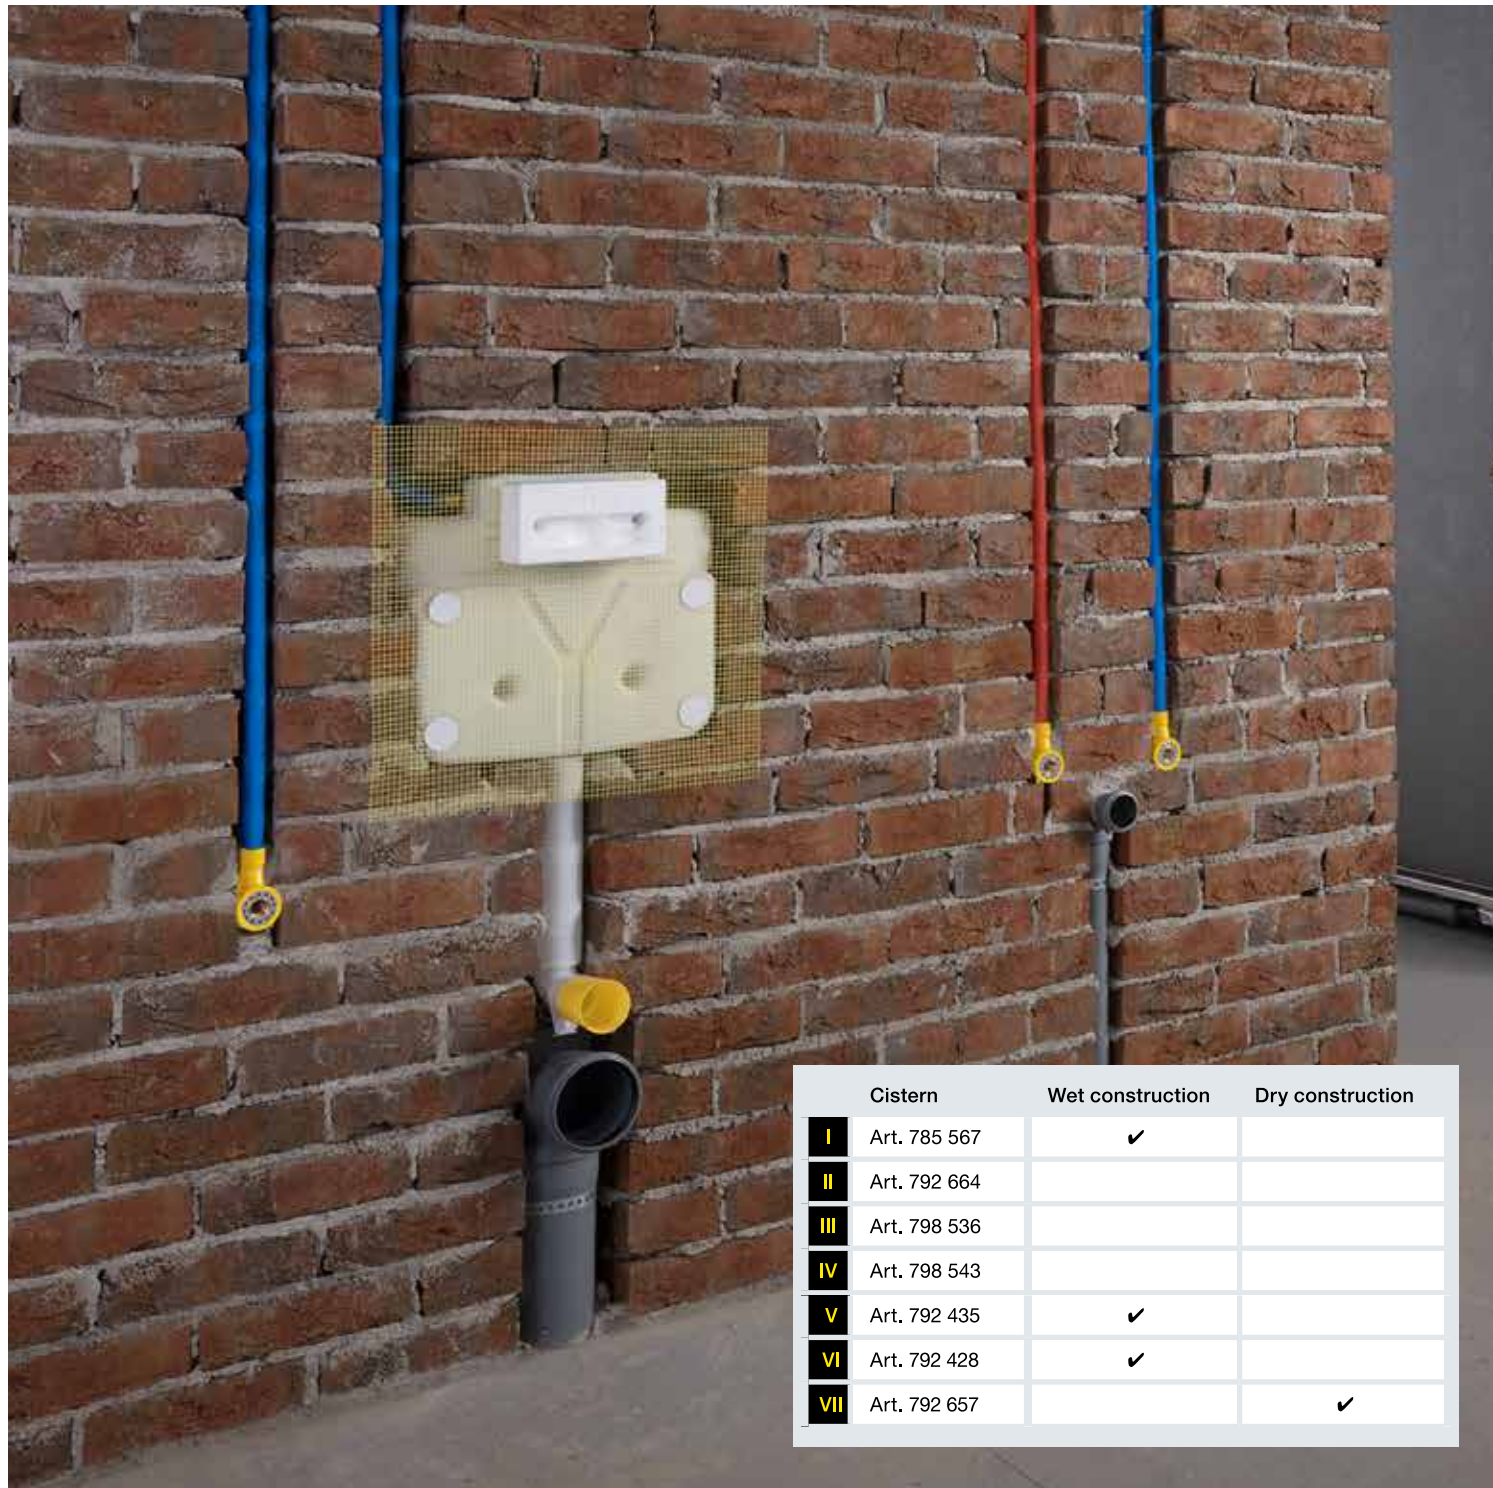

121 years of family ownership

Viega Prevista Concealed Cistern Smart FLUSHING SYSTEM THAT OFFERS YOU DESIGN FREEDOM.

Viega Prevista Concealed Cistern Smart gives specifiers freedom to design bathroom spaces as per their imagination. With product designed and engineered for Indian requirements, this world class concealed cistern is versatile in many ways. The innovative design gives you the flexibility to either have top or front actuation. The cistern offers flexibility for low height application as well. It is highly adaptable, due to its provision for left/right water inlets. Loaded with benefits, Viega Prevista Concealed Cistern Smart enables you with limitless design possibilities and freedom to explore.

i **ADVANTAGES AT A GLANCE**

- A cistern for a construction height of 1070 mm to 820mm possible
- Top and front actuation options as standard
- Water connection from either left or right side, saves piping material
- Water-saving adjustable drain valve
- Especially quiet and anti-scaling filling valve
- Valve seat can be replaced if damaged
- Easy servicing, 25-year spare part assurance, 10 years warranty period according to Viega warranty policy

Viega Pre-wall System

THE COMPLETE SYSTEM THAT IS PERFECT FOR INDIAN CONDITIONS.

Viega concealed cisterns are ideally designed for both wet and dry wall construction. This enables you to create an artistic and superior bathroom in either situation. Viega concealed cisterns are a product of ever reliable and durable Viega technology. They are space saving, have excellent design and have proved to be the most convenient.