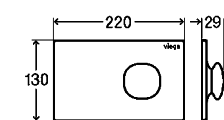

**Visign for More 202
(Model 8622.1)**

Traffic white metal
Article 773 458