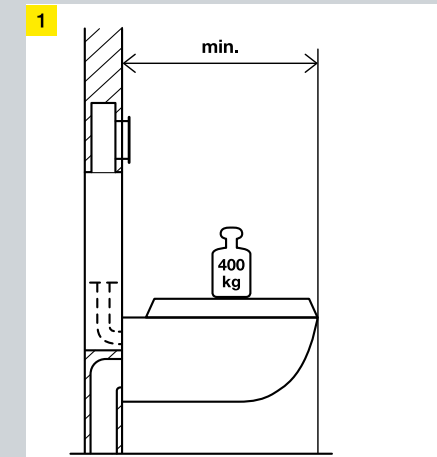

Fulfills all safety standards, tested to 400 kg loading and easy to clean below the ceramic unit.