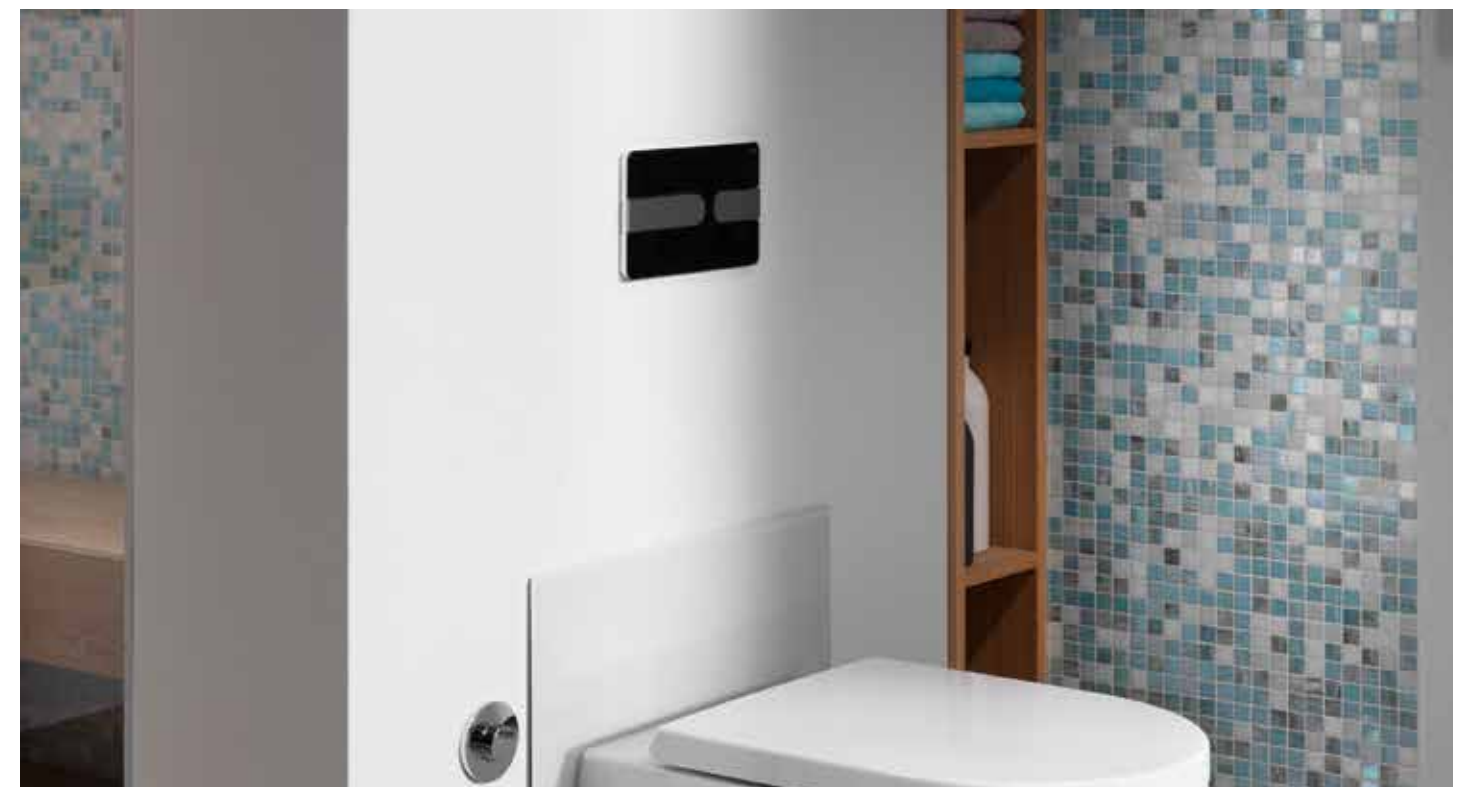

**Visign for Style 24
(Model 8614.1)**

Jet black
Article 773 304

Slimline.

Bathroom design is moving towards softer geometric shapes in addition to the classic rectangles: Visign for Style 23 reflects this with longitudinally oval flush buttons, more rounded edges or a chrome-plated frame, reminiscent of a smart-phone, that makes the plate appear to float in front of the wall. It is available in ten colours, as desired tone-in-tone or in a contrast-rich bichromatic version.

Chrome matt
Article 773 069

Stainless steel
coloured
Article 773 168

Jet black
Article 773 175

Clear cut.

Robust, understated, no frills – that is Visign for Style 21. The different widths of the flush buttons generate visual tension that is compensated by the uniform widths of the vertical margins. With a construction depth of just 8 mm, this minimalist design leaves no room for ambiguity and feels at home in any puristic bathroom surroundings such as a Bauhaus-inspired style. For especially smooth integration, this design is also available for tile-level installation.

**Visign for Style 21
(Model 8611.1)**

Alpine white
Article 773 250

Chrome-plated
Article 773 236

Chrome matt
Article 773 243

Rounded off.

Good design and balanced contrasts are inseparable. Which is why this classic of design plays with round flush buttons set in a rectangular geometry. The button for the main flush is slightly convex, while the button for the small volume is concave. Because that has proved so popular with our customers, we have gone even further to improve the attractiveness of the flush plate, with sharper contours, a better haptic experience and modified technology. The very slim plate has a construction depth of only 8 mm, so it can be integrated into any wall design at tile level by means of an installation frame if desired. Discover a timeless classic in a new look.