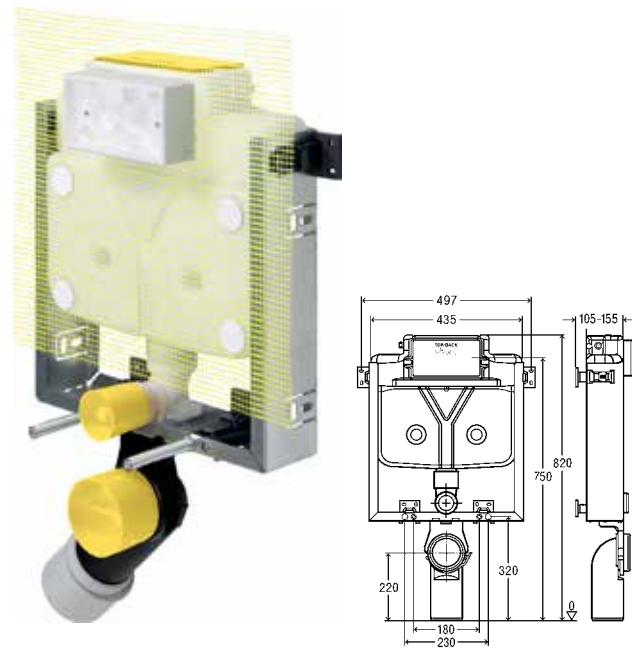

V

Prevista Pure WC block
Concealed Cistern Smart 820 mm
Model K8515.3

- Compatible with all Prevista WC flush plates, wet construction installation
- Flush actuation from front or top, dual flush technology

Components

galvanised steel frame, pre-mounted water path with water connection R $\frac{1}{2}$, filling valve, drain valve, concealed cistern 3S, WC connection elbow DN90 made of PE, eccentric adapter DN90/100, WC connection fitting, reinforcement fabric, ePS-foam revision frame, fixing material for frames

Technical data

partial flush volume factory setting approx. 3 l
partial flush volume setting range approx. 2–4 l
full flush volume factory setting approx. 6 l
full flush volume setting range approx. 3.5–7.5 l

Article 792 435