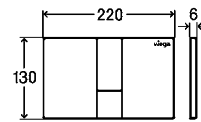

Jet black
Article 773 304