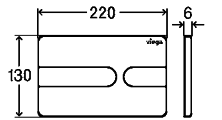

**Visign for Style 23
(Model 8613.1)**

Alpine white
Article 773 151