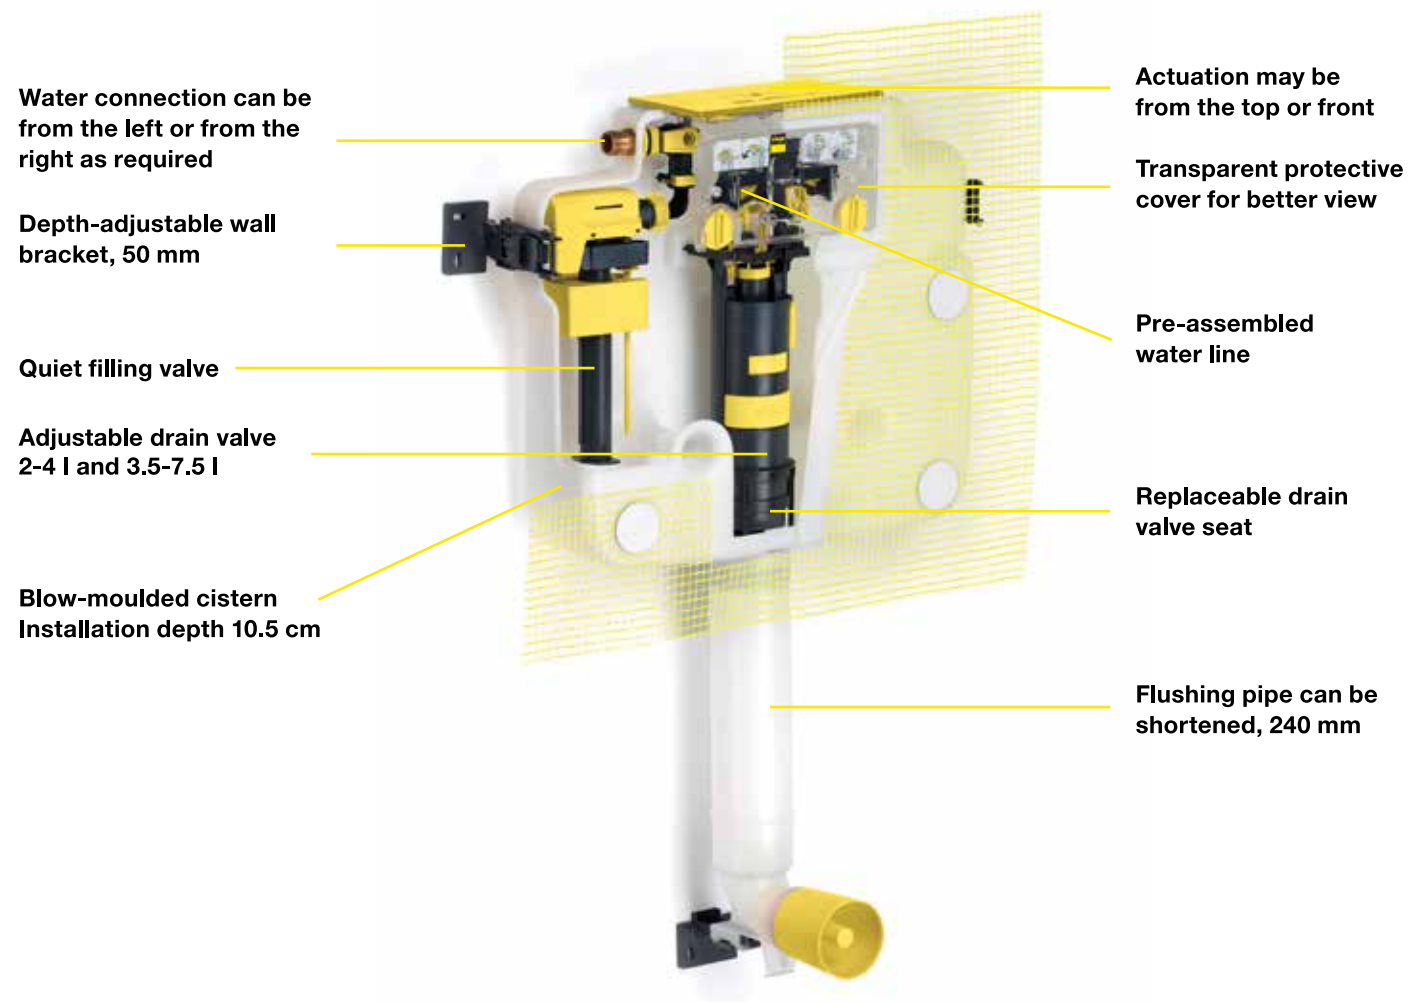

121 years of family ownership

Viega Prevista Concealed Cistern Smart FLUSHING SYSTEM THAT OFFERS YOU DESIGN FREEDOM.

Viega Prevista Concealed Cistern Smart gives specifiers freedom to design bathroom spaces as per their imagination. With product designed and engineered for Indian requirements, this world class concealed cistern is versatile in many ways. The innovative design gives you the flexibility to either have top or front actuation. The cistern offers flexibility for low height application as well. It is highly adaptable, due to its provision for left/right water inlets. Loaded with benefits, Viega Prevista Concealed Cistern Smart enables you with limitless design possibilities and freedom to explore.

i **ADVANTAGES AT A GLANCE**

- A cistern for a construction height of 1070 mm to 820mm possible
- Top and front actuation options as standard
- Water connection from either left or right side, saves piping material
- Water-saving adjustable drain valve
- Especially quiet and anti-scaling filling valve
- Valve seat can be replaced if damaged
- Easy servicing, 25-year spare part assurance, 10 years warranty period according to Viega warranty policy