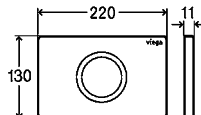

Visign for Public 12 (Model 8635.1)

Brushed stainless steel
Article 774 370