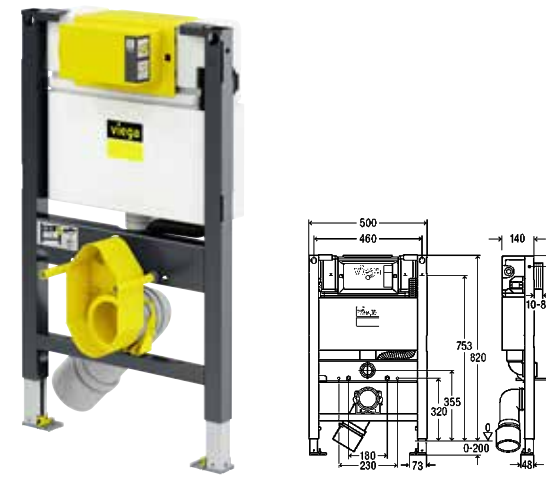

III

**Prevista Dry WC element with shower WC connection
820 mm
Model 8533**

- For pre-wall mounting please order separately: Prevista Dry fixing set model 8570.36
- In addition optional available Prevista Dry support set for WC ceramic with small locating surface (< 17 cm) model 8570.37
- Steel PE
- Compatible with all WC flush plates for Prevista, integration in Prevista Dry Plus, dual flush technology, flush actuation from front or top, barrier-free

Components

powder-coated frame (40x40), concealed cistern 3L, empty pipe for shower WC connection, WC connection fitting, fixing material, extensible lockable feet for height adjustment, water connection R $\frac{1}{2}$, WC connection elbow DN90 (depth-adjustable) made of PP, eccentric adapter DN90/100 made of PP

Technical data

partial flush volume factory setting approx. 3 l
partial flush volume setting range approx. 2–4 l
full flush volume factory setting approx. 6 l
full flush volume setting range approx. 3.5–7.5 l
Articel 772 017