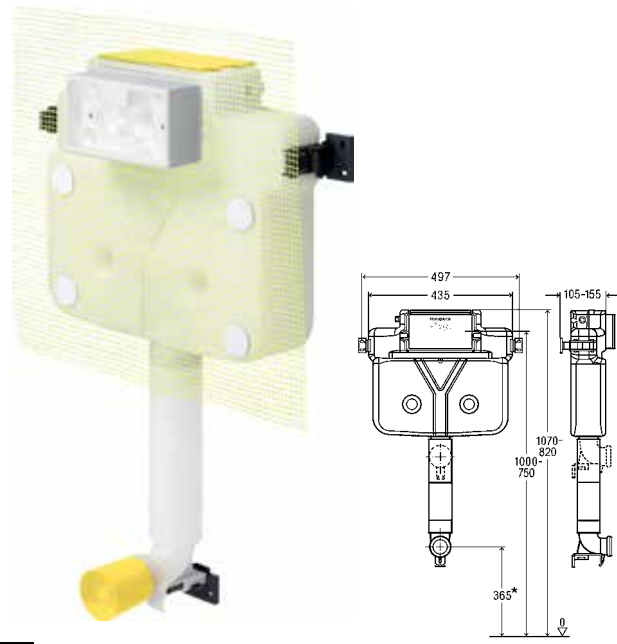

Viega Prevista

ONE TECHNOLOGY. MANY SOLUTIONS.

With Viega Prevista, you have the choice between Prevista Pure for wetwall constructions and Prevista Dry for drywall constructions. All Viega Prevista actuating plates are compatible with the Prevista cisterns. The design that is chosen to be installed, comes down to a question of taste preference, not the technology. Fixing is easy: The Viega Pure 820 and 1070 mm are simply mounted and walled in via the retaining brackets. The Viega Prevista Dry 820, 980 and 1120 mm with the stable frame can be fixed with the Prevista mounting set, model 8573.