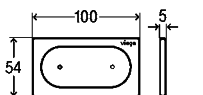

**Viega Visign for Style 23
(Model 8640.1)**

Alpine white
Article 773 083