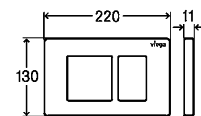

Visign for Public 10 (Model 8630.1)

Brushed stainless steel
Article 774 349