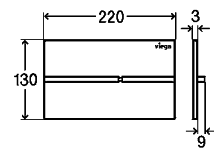

Stainless steel
anthracite/brushed
stainless steel
Article 773 670