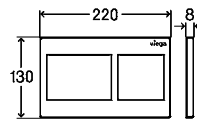

Clear cut.

Robust, understated, no frills – that is Visign for Style 21. The different widths of the flush buttons generate visual tension that is compensated by the uniform widths of the vertical margins. With a construction depth of just 8 mm, this minimalist design leaves no room for ambiguity and feels at home in any puristic bathroom surroundings such as a Bauhaus-inspired style. For especially smooth integration, this design is also available for tile-level installation.

**Visign for Style 21
(Model 8611.1)**

Alpine white
Article 773 250