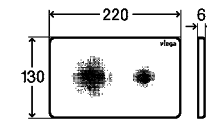

Cool understatement.

Flushing buttons are round as a rule. Which means it's high time to create some exceptions to the rule, says Viega. The results are a visual invitation to touch: The new Visign for More 204 dispenses with traditional round buttons in favour of a bar that only needs a light touch – a little longer for the main flush and just briefly for the smaller flush volume. The slim bar made of brushed stainless steel looks almost like a lapel pin on the wall – very decorative and with electronic actuation for a specially elegant flair. Illumination is also possible with the optional LED installation frame.

Touchless elegance.

Appealingly contradictory: The shape is an invitation to touch it. But the intelligent illumination architecture makes clear: no need! The after-glow paint charges itself during the day from natural and artificial sources of light so that it glows in the dark and provides for orientation without the need to switch on the light. The shape and finish of the electronically actuated plate remind one of a smartphone, while the grid of illuminated points is more reminiscent of a modern multi-media screen. The clean white-look underlines the maximized degree of hygiene that you achieve with this bathroom highlight.

Visign for Style 25
(Model 8615.1)