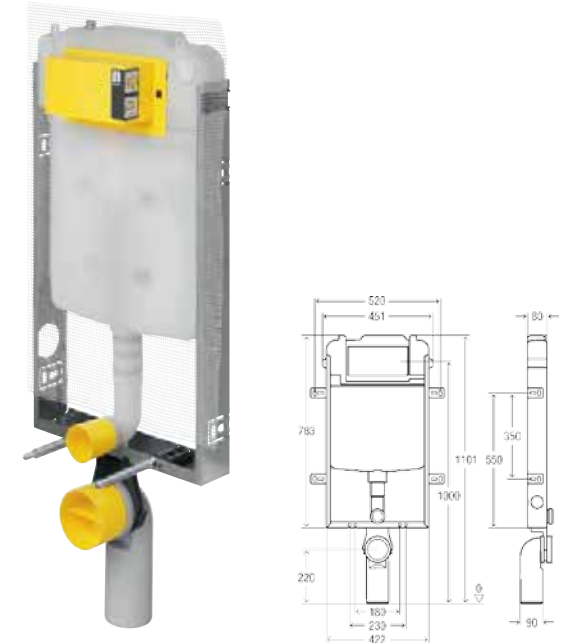

IV

Prevista Pure WC block Concealed Cistern 80mm Model K8513

- Compatible with all Prevista WC flush plates, wet construction installation
- Flush actuation from front only, dual flush technology

Components

galvanised steel frame, pre-mounted water path with water connection R $\frac{1}{2}$, filling valve, drain valve, concealed cistern 3F, WC connection elbow DN90 made of PP, eccentric adapter, DN90 / 100, WC connection fitting, reinforcement fabric, ePS-foam revision frame, fixing material for frame

Technical data

partial flush volume factory setting approx. 3 l
partial flush volume setting range approx. 2–4 l
full flush volume factory setting approx. 6 l
full flush volume setting range approx. 3.5–7.5 l

Note

Article 798 543