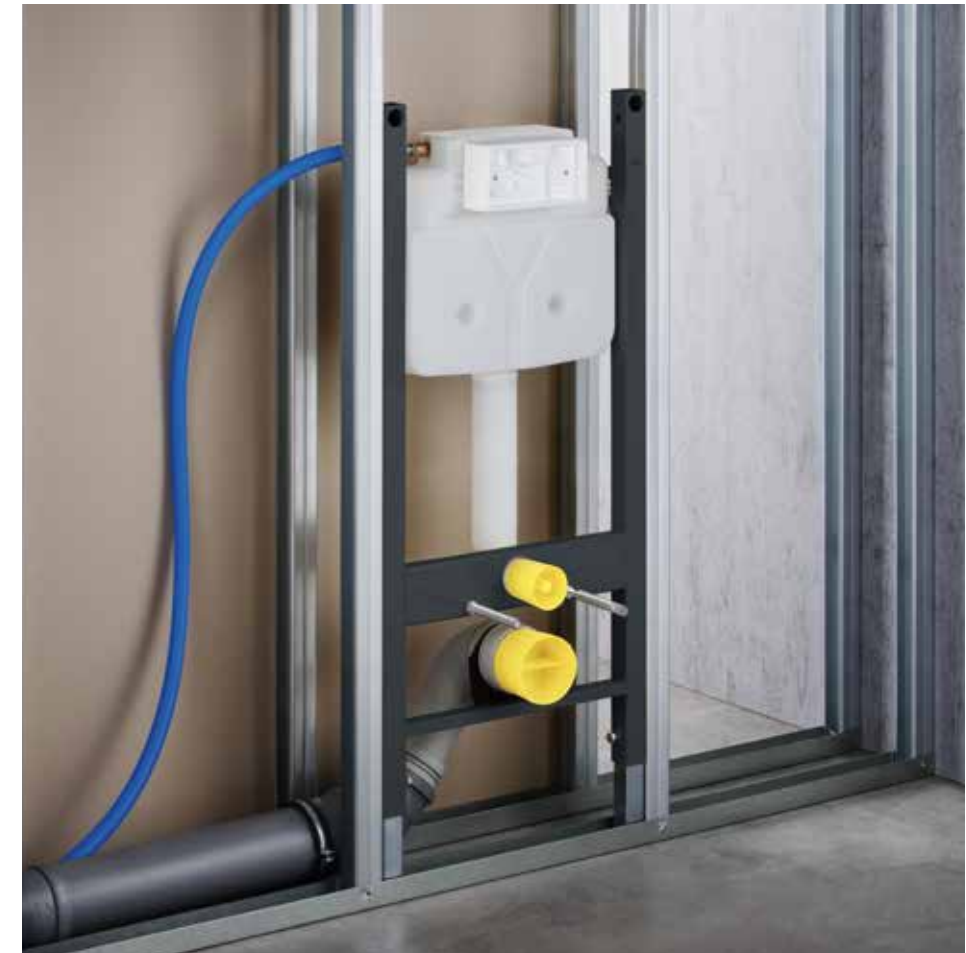

Fulfills all safety standards, tested to 400 kg loading and easy to clean below the ceramic unit.