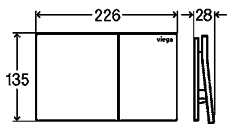

Jet black/
wood stained oak
Article 773 564