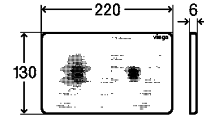

Visign for More 205 sensitive (Model 8625.1)

Jet black glass
Article 774 363

Further accessories can be found in the current catalogue