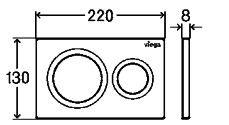

**Visign for Style 20
(Model 8610.1)**

Alpine white
Article 773 793