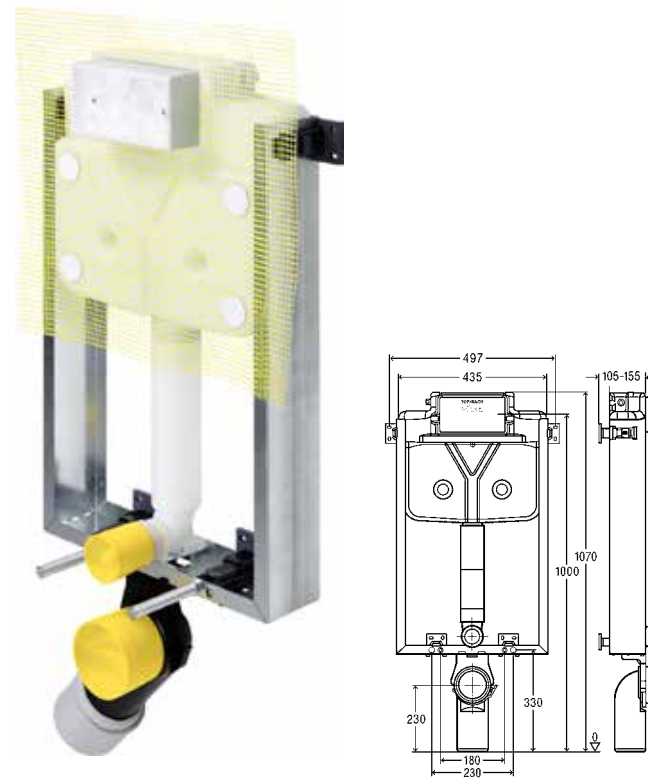

VI

Prevista Pure WC block
Concealed Cistern Smart 1070 mm
Model K8510.3

- Compatible with all Prevista WC flush plates, wet construction installation
- Flush actuation from front only, dual flush technology

Components

galvanised steel frame, pre-mounted water path with water connection R $\frac{1}{2}$, filling valve, drain valve, concealed cistern 3S, WC connection elbow DN90 made of PE, eccentric adapter DN90/100, WC connection fitting, reinforcement fabric, ePS-foam revision frame, fixing material for frame

Technical data

partial flush volume factory setting approx. 3 l
partial flush volume setting range approx. 2–4 l
full flush volume factory setting approx. 6 l
full flush volume setting range approx. 3.5–7.5 l

Article 792 428