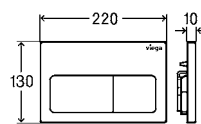

Chrome-plated
Article 785 581