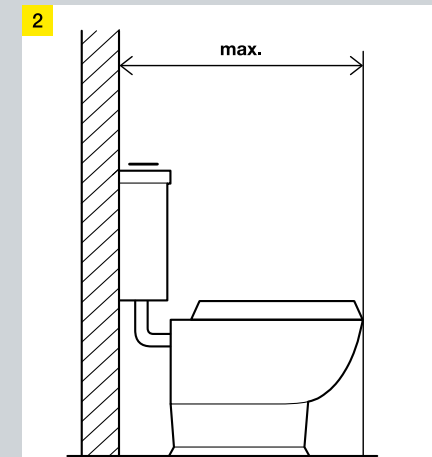

Definite disadvantages: Loss of space and more difficult to clean

Even with pre-wall you can save space
In addition to concealed installation, it is possible to position the element Viega Eco Smart in front of the wall (fig. 1). The space required is not more than the space used for several traditional installation methods (fig. 2). This solution supports the structure of the wall, provides better noise reduction and more freedom when positioning WC's.