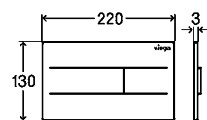

Brushed stainless steel
Article 773 526