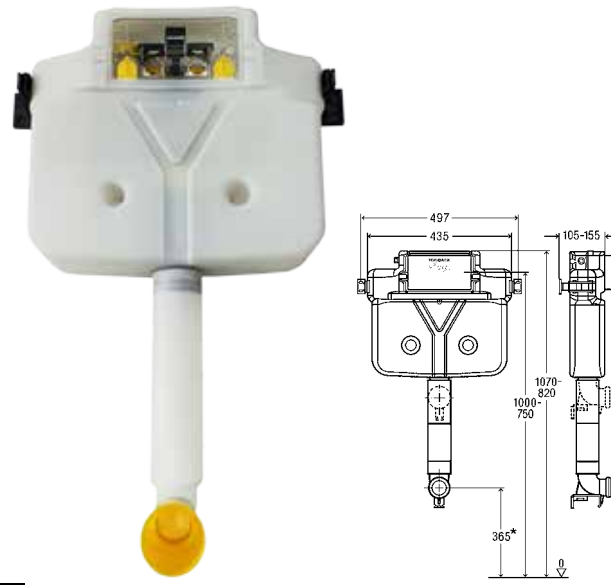

Components

pre-mounted water path with water connection R $\frac{1}{2}$, filling valve, drain valve, concealed cistern 3S, reinforcement fabric, ePS-foam revision frame, fixing material

Technical data

partial flush volume factory setting approx. 3 l
partial flush volume setting range approx. 2–4 l
full flush volume factory setting approx. 6 l
full flush volume setting range approx. 3.5–7.5 l

Note

* 355 for construction height 820 mm

Article 785 567

II

Prevista Pure Concealed Cistern Smart Model K8873.8

- Compatible with all Prevista WC flush plates, wet construction installation
- Flush actuation from front only, dual flush technology, can be shortened from 1070–820 mm