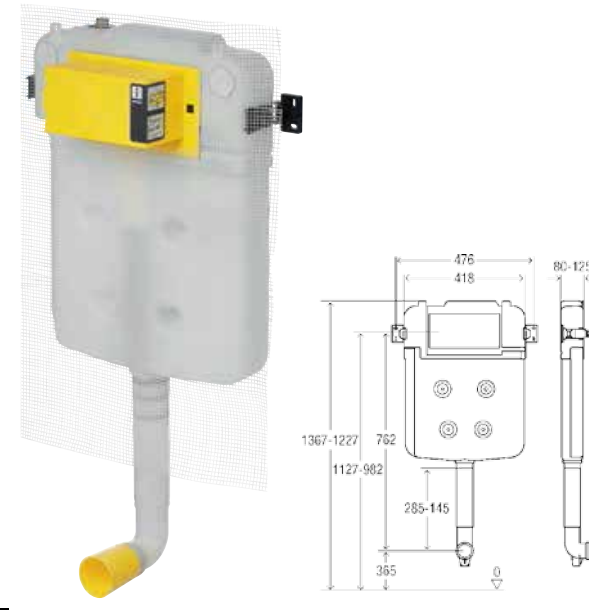

III

Prevista Pure Concealed Cistern 80mm Model K8503

- Compatible with all Prevista WC flush plates, wet construction installation
- Flush actuation from front only, dual flush technology, can be shortened from 1228–1088 mm

Components

pre-mounted water path with water connection R $\frac{1}{2}$, filling valve, drain valve, concealed cistern 3F, reinforcement fabric, ePS-foam revision frame, fixing material

Technical data

partial flush volume factory setting approx. 3 l
partial flush volume setting range approx. 2–4 l
full flush volume factory setting approx. 6 l
full flush volume setting range approx. 3.5–7.5 l

Note

Article 798 536