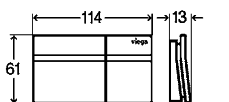

**WC remote actuation for
Prevista Visign for More 200
electronic
(Model 8641.1)**

Jet black glass
Article 773 106