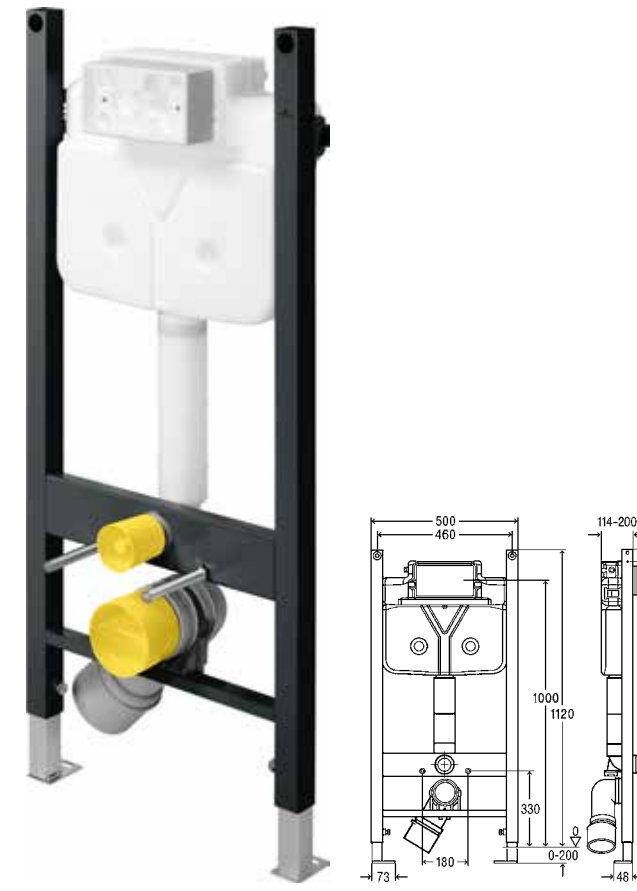

VII

Prevista Dry WC Element Smart 1120 mm
Model K8520.3

- For flush plates Viega Visign for Life Smart
- For pre-wall mounting please order separately: Viega Eco Plus fixing set model 8180.73
- In addition optional available Viega Eco Smart crossbeam model K8520.31
- Flush actuation from front only, dual flush technology

Components

powder-coated steel frame, pre-mounted water path with water connection R $\frac{1}{2}$, filling valve, drain valve, concealed cistern 3S, WC connection elbow DN90 made of PP, eccentric adapter DN90/100, WC connection fitting, fixing material for element (for floor) and ceramic, screws (self-drilling) for fixing to metal support profiles, hole $\varnothing$ 11 mm for fixing in wooden frame construction

Technical data

partial flush volume factory setting approx. 3 l
partial flush volume setting range approx. 2–4 l
full flush volume factory setting approx. 6 l
full flush volume setting range approx. 3.5–7.5 l

Article 792 657