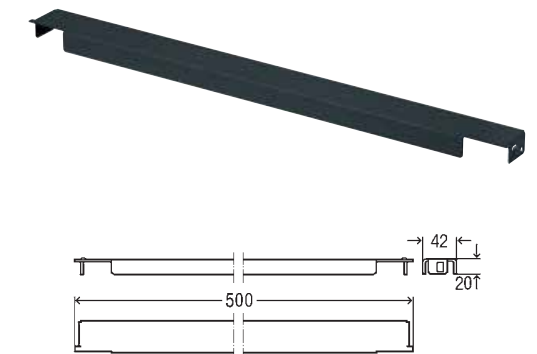

VII

Viega Eco Crossbeam
Model K8520.31

- suitable for Viega Eco WC element 1120 mm Smart model K8520.3

Scope of supply

powder-coated steel frame
Article 758 813