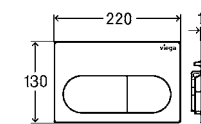

Chrome-plated
Article 786 953